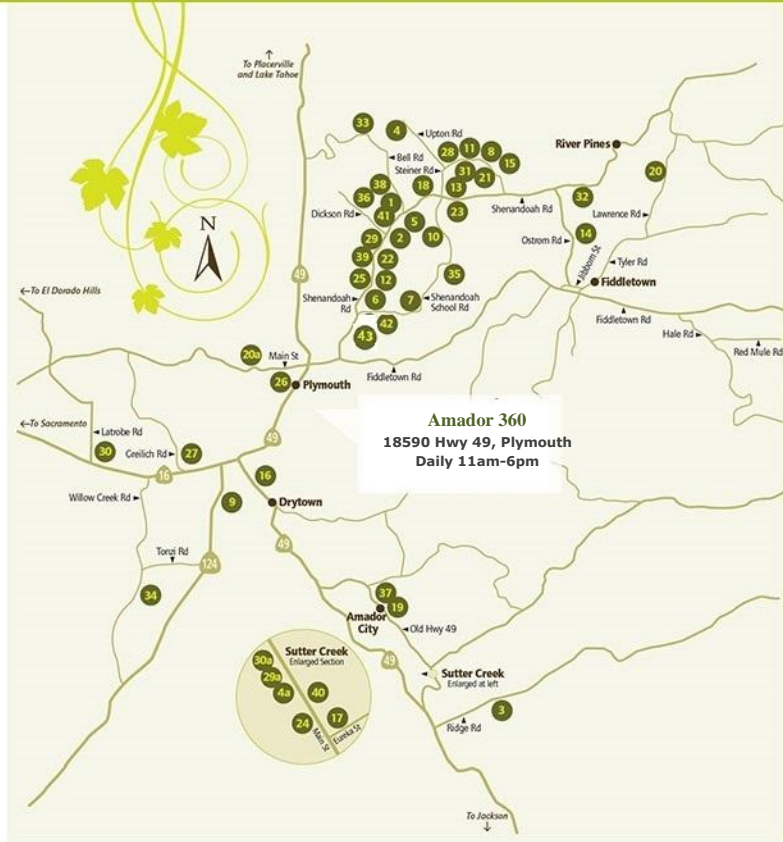

- 25 PAUL J. WINES | 10775 Shenandoah Rd, Plymouth | Thu-Sun 10:30am-5pm and most holiday Mondays
- 26 PROSPECT CELLARS | 9506 Main St, Plymouth | Thu-Sun 11am-5pm
- 27 RANCHO VICTORIA | 16920 Greilich Rd, Plymouth | Fri-Sun 11am-5pm
- 28 ROMBAUER VINEYARDS | 12225 Steiner Rd, Plymouth | Daily 10am-5pm
- 29 SCOTT HARVEY WINES | 10861 Shenandoah Rd, Plymouth | Daily 11am-5pm
- 29a 79 Main St, Sutter Creek | Daily 11am-5pm
- 30 SERA FINA CELLARS | 17000 Latrobe Rd, Plymouth | Thu-Sun 10:30am-5:30pm | By appt for groups of 6+
- 30a SERA FINA 2 | 83 Main St, Sutter Creek | Thu-Sun 11am-5pm
- 31 SHENANDOAH VINEYARDS | 12300 Steiner Rd, Plymouth | Daily: Summer 10am-5pm | Winter 10am-4:30pm
- 32 SOBON ESTATE | 14430 Shenandoah Rd, Plymouth | Daily 10am-5pm | Winter 10am-4:30pm
- 33 STORY WINERY | 10525 Bell Rd, Plymouth | Mon-Thu noon-4pm | Fri-Sun 11am-5pm
- 34 TANIS VINEYARDS | 13120 Willow Creek Rd, Lone | Fri-Sat 10am-5:30pm | Sun 11am-5:30pm | Mon-Thu by appt
- 35 TERRA D'ORO/MONTEVINA WINERY | 20680 Shenandoah School Rd, Plymouth | Daily 10am-4:15pm (last flight served) | By appt for groups of 6+
- 36 TERRE ROUGE/EASTON WINES | 10801 Dickson Rd, Plymouth | Thu-Mon 11am-4pm
- 37 THE END OF NOWHERE | 14204 Main St, Amador City | Fri-Sat 11am-8pm | Sun 11am-6pm
- 38 TKC VINEYARDS | 11001 Valley Dr, Plymouth | Sat 11am-5pm | Sun 1-5pm | By appt
- 39 TURLEY WINE CELLARS | 10851 Shenandoah Rd, Plymouth | Daily 10am-5pm
- 40 UPHILL VINEYARDS | 46 Main St, Sutter Creek | Sat-Sun 11am-5pm | By appt
- 41 VINO NOCETO | 11011 Shenandoah Rd, Plymouth | Weekdays 11am-4pm | Weekends 11am-5pm | Farm-to-Glass Tours: Daily 11am, Call for reservations
- 42 WILDEROTTER VINEYARD | 19890 Shenandoah School Rd, Plymouth | Daily 10:30am-5pm
- 43 Young's Vineyards | 10120 Shenandoah Rd, Plymouth | Thu-Sun 10:30am-4pm